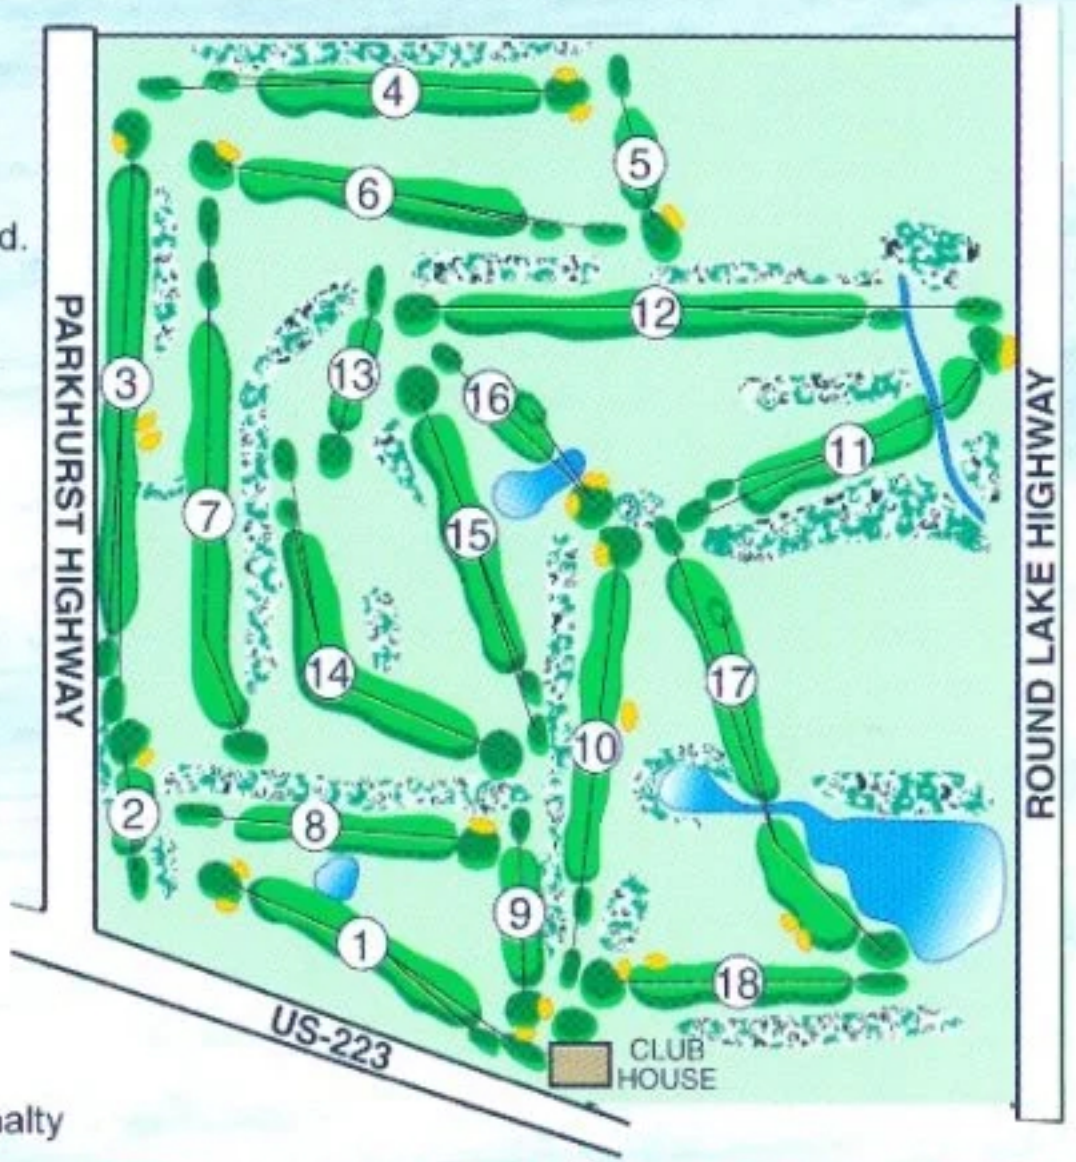

USGA RULES GOVERN PLAY EXCEPT AS MODIFIED BY LOCAL RULES

COURSE RULES

Golf Carts

- Observe 90° rule.
- Keep carts 30 feet from greens & tees.
- Carts should stay on path where provided.
- Only 2 riders per cart.
- Cart drivers must have a drivers license.

Local Rules

- Out of Bounds defined by white stakes and / or fence bordering property.
- All yardage markers to center of green.
- Appropriate attire required - shirts must be worn at all times.
- Please...
 - Replace divots.
 - Repair ball marks on greens.
 - Play without delay (Ready Golf).
 - Allow faster groups to play through.
 - No groups larger than four.
- Wires hit on N° 2, 3 or 7: Replay, no penalty